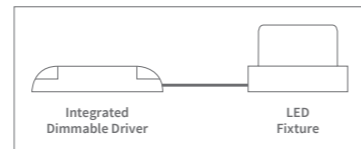

PRODUCT LIST								
Article No.	Product Name	Housing Color	Cover Plate Color	Lumen	CCT	CRI	LED Power	Reflector
2.17.2439	Sarok 1-light	White	White	977lm	2700K	>90Ra	15.5W	36°
2.17.2440	Sarok 1-light	Black	Black	810lm	2700K	>90Ra	15.5W	36°
2.17.2441	Sarok 1-light	White	White	1001lm	3000K	>90Ra	15.5W	36°
2.17.2442	Sarok 1-light	Black	Black	899lm	3000K	>90Ra	15.5W	36°
2.17.2443	Sarok 2-light	White	White	1954lm	2700K	>90Ra	31W	2 x 36°
2.17.2444	Sarok 2-light	Black	Black	1620lm	2700K	>90Ra	31W	2 x 36°
2.17.2445	Sarok 2-light	White	White	2002lm	3000K	>90Ra	31W	2 x 36°
2.17.2446	Sarok 2-light	Black	Black	1798lm	3000K	>90Ra	31W	2 x 36°

Sarok 15.5W 3000K

H [m]	[lux]	Beam [Ø cm]	Field [Ø cm]
1	1540	70	150
2	385	140	300
3	171	210	440
4	96	280	590
5	62	350	730

Beam (50%) Angle: 38° Field (10%) Angle: 72°

ALSO AVAILABLE

Article No.	Description	Color
2.01.1145	Cover Plate for Sarok	Grey
2.01.1146	Cover Plate for Sarok	White
2.01.1147	Cover Plate for Sarok	Black
2.01.1144	Cover Plate for Sarok	Gold