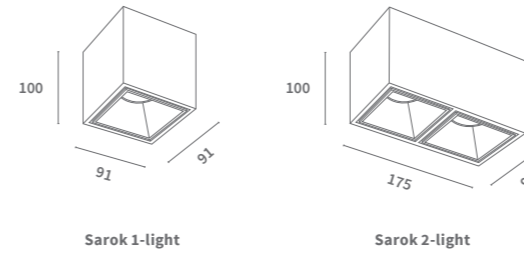

PRODUCT LIST								
Article No.	Product Name	Housing Color	Cover Plate Color	Lumen	CCT	CRI	LED Power	Reflector
2.17.2439	Sarok 1-light	White	White	977lm	2700K	>90Ra	15.5W	36°
2.17.2440	Sarok 1-light	Black	Black	810lm	2700K	>90Ra	15.5W	36°
2.17.2441	Sarok 1-light	White	White	1001lm	3000K	>90Ra	15.5W	36°
2.17.2442	Sarok 1-light	Black	Black	899lm	3000K	>90Ra	15.5W	36°
2.17.2443	Sarok 2-light	White	White	1954lm	2700K	>90Ra	31W	2 x 36°
2.17.2444	Sarok 2-light	Black	Black	1620lm	2700K	>90Ra	31W	2 x 36°
2.17.2445	Sarok 2-light	White	White	2002lm	3000K	>90Ra	31W	2 x 36°
2.17.2446	Sarok 2-light	Black	Black	1798lm	3000K	>90Ra	31W	2 x 36°

Sarok

Ceiling Mounted
1-light & 2-light

Model	1-light		2-light	
LED Power	15.5W		31W	
CRI	>90Ra			
CCT	2700K	3000K	2700K	3000K
LED Lumen	Up to 977lm	Up to 1001lm	Up to 1954lm	Up to 2002lm
LED Efficacy	Up to 63lm/W	Up to 64lm/W	Up to 63lm/W	Up to 64lm/W
Driver	Dimmable Driver (included)			

Sarok 15.5W 3000K

H [m]	[lux]	Beam [Ø cm]	Field [Ø cm]
1	1540	70	150
2	385	140	300
3	171	210	440
4	96	280	590
5	62	350	730

Beam (50%) Angle: 38° Field (10%) Angle: 72°

ALSO AVAILABLE

Article No.	Description	Color
2.01.1145	Cover Plate for Sarok	Grey
2.01.1146	Cover Plate for Sarok	White
2.01.1147	Cover Plate for Sarok	Black
2.01.1144	Cover Plate for Sarok	Gold