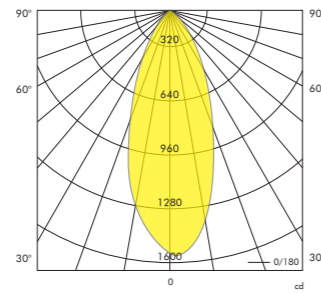

Sarok

Ceiling Mounted
1-light & 2-light

Model	1-light		2-light	
LED Power	15.5W		31W	
CRI	>90Ra			
CCT	2700K	3000K	2700K	3000K
LED Lumen	Up to 977lm	Up to 1001lm	Up to 1954lm	Up to 2002lm
LED Efficacy	Up to 63lm/W	Up to 64lm/W	Up to 63lm/W	Up to 64lm/W
Driver	Dimmable Driver (included)			

Sarok 15.5W 3000K

H [m]	[lux]	Beam [Ø cm]	Field [Ø cm]
1	1540	70	150
2	385	140	300
3	171	210	440
4	96	280	590
5	62	350	730

Beam (50%) Angle: 38° Field (10%) Angle: 72°

ALSO AVAILABLE

Article No.	Description	Color
2.01.1145	Cover Plate for Sarok	Grey
2.01.1146	Cover Plate for Sarok	White
2.01.1147	Cover Plate for Sarok	Black
2.01.1144	Cover Plate for Sarok	Gold