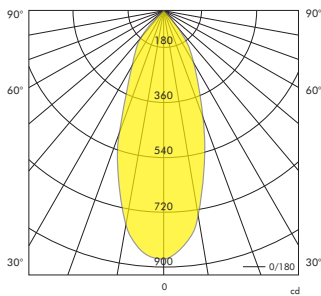

Smooth

LED Spot Light

Versatile Round

Cutout Size  Ø 75mm

8.4W
Power

Up to 550lm
Lumen

2700K
3000K
CCT

RoHS

System includes: fixture, driver and quick connector

Quick connector (included)

Two light frame (not included)
Cutout Size 80*155mm

On Request	Article No.	Description	
	2.01.0720	Two light ceiling frame for LED spot Smooth 8.4W Aluminium	-
	2.01.0721	Two light ceiling frame for LED spot Smooth 8.4W White	-
	For two light Smooth 8.4W versatile, please order 2* single lights and 1* two light ceiling frame.		
			1-10v or DALI dimmable driver available on request

Smooth CRI90 8.4W 3000K

Article No.	Product Name	Color	LED Lumen	CCT	CRI	Cooling	LED Power	Reflector	Cutout Size
2.11.1642 / 2.11.1643 ¹	LED spot Smooth round 8.4W versatile	Aluminium	520lm	2700K	>90Ra	Passive	6W	38°	Ø 75mm
2.11.1645 / 2.11.1646 ¹	LED spot Smooth round 8.4W versatile	Sandy White	520lm	2700K	>90Ra	Passive	6W	38°	Ø 75mm
2.11.1648 / 2.11.1649 ¹	LED spot Smooth round 8.4W versatile	Aluminium	550lm	3000K	>90Ra	Passive	6W	38°	Ø 75mm
2.11.1651 / 2.11.1652 ¹	LED spot Smooth round 8.4W versatile	Sandy White	550lm	3000K	>90Ra	Passive	6W	38°	Ø 75mm