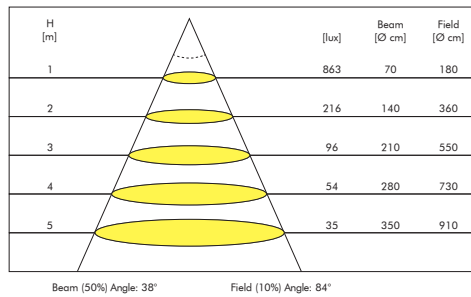

Smooth CRI90 8.4W 3000K