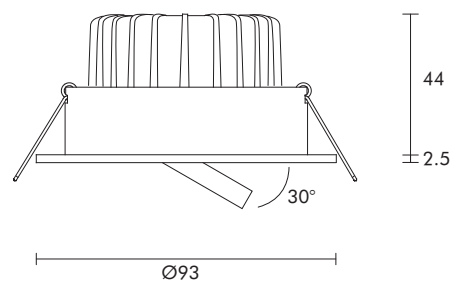

Smooth

LED Spot Light

Versatile Round

Cutout Size  Ø 75mm

8.4W
Power

Up to 550lm
Lumen

2700K
3000K
CCT

RoHS

System includes: fixture, driver and quick connector

Quick connector (included)

Two light frame (not included)
Cutout Size 80*155mm

On Request	Article No.	Description	
	2.01.0720	Two light ceiling frame for LED spot Smooth 8.4W Aluminium	-
	2.01.0721	Two light ceiling frame for LED spot Smooth 8.4W White	-
	For two light Smooth 8.4W versatile, please order 2* single lights and 1* two light ceiling frame.		
			1-10v or DALI dimmable driver available on request

Smooth CRI90 8.4W 3000K

Article No.	Product Name	Color	LED Lumen	CCT	CRI	Cooling	LED Power	Reflector	Cutout Size
2.11.1642 / 2.11.1643 ¹	LED spot Smooth round 8.4W versatile	Aluminium	520lm	2700K	>90Ra	Passive	6W	38°	Ø 75mm
2.11.1645 / 2.11.1646 ¹	LED spot Smooth round 8.4W versatile	Sandy White	520lm	2700K	>90Ra	Passive	6W	38°	Ø 75mm
2.11.1648 / 2.11.1649 ¹	LED spot Smooth round 8.4W versatile	Aluminium	550lm	3000K	>90Ra	Passive	6W	38°	Ø 75mm
2.11.1651 / 2.11.1652 ¹	LED spot Smooth round 8.4W versatile	Sandy White	550lm	3000K	>90Ra	Passive	6W	38°	Ø 75mm