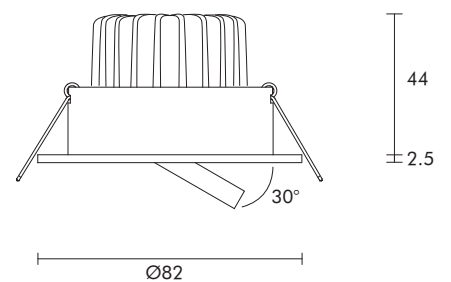

Smooth

LED Spot Light

Tilttable Round

Cutout Size  Ø 68mm

8.4W
Power

Up to 550lm
Lumen

2700K
3000K
CCT

Product Information	System Power	8.4W	
	CRI	>90Ra	
	CCT	2700K	3000K
	LED Lumen	520lm	550lm
	LED Efficacy	84lm/W	89lm/W
	LOR	>85%	
	Driver	350mA Non-Dimmable or Dimmable Driver (included)	
	Reflector	 38° included	

System includes: fixture, driver and quick connector

Quick connector (included)

On Request	Article No.	Description
	-	1-10v or DALI dimmable driver available on request

Smooth CRI90 8.4W 3000K

Article No.	Product Name	Color	LED Lumen	CCT	CRI	Cooling	LED Power	Reflector	Cutout Size	Product List
2.11.1630 / 2.11.1631 ¹	LED spot Smooth round 8.4W tiltable	Aluminium	520lm	2700K	>90Ra	Passive	6W	38°	Ø 68mm	
2.11.1633 / 2.11.1634 ¹	LED spot Smooth round 8.4W tiltable	Sandy White	520lm	2700K	>90Ra	Passive	6W	38°	Ø 68mm	
2.11.1636 / 2.11.1637 ¹	LED spot Smooth round 8.4W tiltable	Aluminium	550lm	3000K	>90Ra	Passive	6W	38°	Ø 68mm	
2.11.1639 / 2.11.1640 ¹	LED spot Smooth round 8.4W tiltable	Sandy White	550lm	3000K	>90Ra	Passive	6W	38°	Ø 68mm	