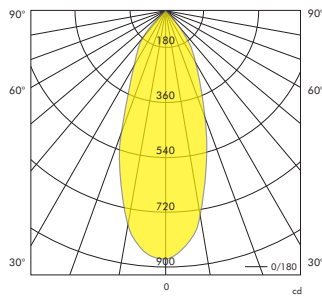

Smooth

LED Spot Light

Tilttable Round

Cutout Size  Ø 68mm

8.4W
Power

Up to 550lm
Lumen

2700K
3000K
CCT

Product Information	System Power	8.4W	
	CRI	>90Ra	
	CCT	2700K	3000K
	LED Lumen	520lm	550lm
	LED Efficacy	84lm/W	89lm/W
	LOR	>85%	
	Driver	350mA Non-Dimmable or Dimmable Driver (included)	
	Reflector	 38° included	

System includes: fixture, driver and quick connector

Quick connector (included)

On Request	Article No.	Description
	-	1-10v or DALI dimmable driver available on request

Smooth CRI90 8.4W 3000K

Article No.	Product Name	Color	LED Lumen	CCT	CRI	Cooling	LED Power	Reflector	Cutout Size	Product List
2.11.1630 / 2.11.1631 ¹	LED spot Smooth round 8.4W tiltable	Aluminium	520lm	2700K	>90Ra	Passive	6W	38°	Ø 68mm	
2.11.1633 / 2.11.1634 ¹	LED spot Smooth round 8.4W tiltable	Sandy White	520lm	2700K	>90Ra	Passive	6W	38°	Ø 68mm	
2.11.1636 / 2.11.1637 ¹	LED spot Smooth round 8.4W tiltable	Aluminium	550lm	3000K	>90Ra	Passive	6W	38°	Ø 68mm	
2.11.1639 / 2.11.1640 ¹	LED spot Smooth round 8.4W tiltable	Sandy White	550lm	3000K	>90Ra	Passive	6W	38°	Ø 68mm	