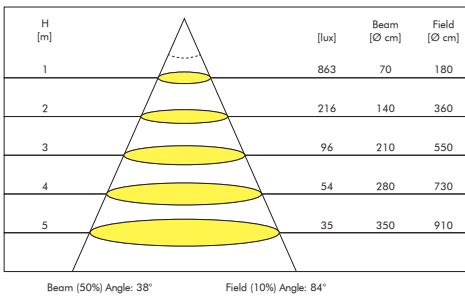

Smooth

LED Spot Light

Tilttable Round

Cutout Size  Ø 68mm

8.4W
Power

Up to 550lm
Lumen

2700K
3000K
CCT

Product Information	System Power	8.4W	
	CRI	>90Ra	
	CCT	2700K	3000K
	LED Lumen	520lm	550lm
	LED Efficacy	84lm/W	89lm/W
	LOR	>85%	
	Driver	350mA Non-Dimmable or Dimmable Driver (included)	
	Reflector	 38° included	

System includes: fixture, driver and quick connector

Quick connector (included)

On Request	Article No.	Description
	-	1-10v or DALI dimmable driver available on request

Smooth CRI90 8.4W 3000K

Article No.	Product Name	Color	LED Lumen	CCT	CRI	Cooling	LED Power	Reflector	Cutout Size	Product List
2.11.1630 / 2.11.1631 ¹	LED spot Smooth round 8.4W tiltable	Aluminium	520lm	2700K	>90Ra	Passive	6W	38°	Ø 68mm	
2.11.1633 / 2.11.1634 ¹	LED spot Smooth round 8.4W tiltable	Sandy White	520lm	2700K	>90Ra	Passive	6W	38°	Ø 68mm	
2.11.1636 / 2.11.1637 ¹	LED spot Smooth round 8.4W tiltable	Aluminium	550lm	3000K	>90Ra	Passive	6W	38°	Ø 68mm	
2.11.1639 / 2.11.1640 ¹	LED spot Smooth round 8.4W tiltable	Sandy White	550lm	3000K	>90Ra	Passive	6W	38°	Ø 68mm	