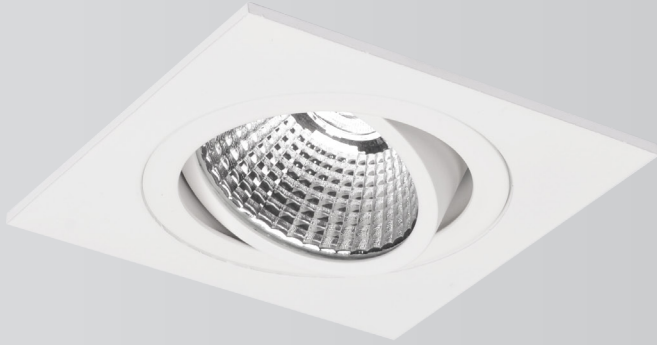

Smooth

LED Spot Light

Versatile Square

Cutout Size  Ø 75mm

8.4W
Power

Up to 550lm
Lumen

2700K
3000K
CCT

RoHS

System includes: fixture, driver and quick connector

Quick connector (included)

Two light frame (not included)
Cutout Size 80*155mm

On Request	Article No.	Description	
	2.01.0720	Two light ceiling frame for LED spot Smooth 8.4W Aluminium	-
	2.01.0721	Two light ceiling frame for LED spot Smooth 8.4W White	-
	For two light Smooth 8.4W versatile, please order 2* single lights and 1* two light ceiling frame.		
			1-10v or DALI dimmable driver available on request

Smooth CRI90 8.4W 3000K

Article No.	Product Name	Color	LED Lumen	CCT	CRI	Cooling	LED Power	Reflector	Cutout Size
2.11.1666 / 2.11.1667 ¹	LED spot Smooth square 8.4W versatile	Aluminium	520lm	2700K	>90Ra	Passive	6W	38°	Ø 75mm
2.11.1669 / 2.11.1670 ¹	LED spot Smooth square 8.4W versatile	Sandy White	520lm	2700K	>90Ra	Passive	6W	38°	Ø 75mm
2.11.1672 / 2.11.1673 ¹	LED spot Smooth square 8.4W versatile	Aluminium	550lm	3000K	>90Ra	Passive	6W	38°	Ø 75mm
2.11.1675 / 2.11.1676 ¹	LED spot Smooth square 8.4W versatile	Sandy White	550lm	3000K	>90Ra	Passive	6W	38°	Ø 75mm