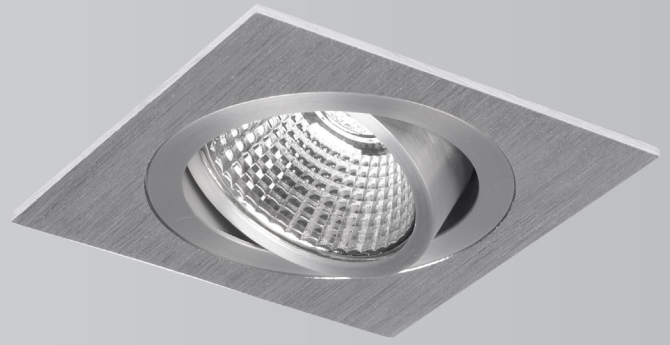

Smooth

LED Spot Light

Versatile Square

Cutout Size  Ø 75mm

8.4W
Power

Up to 550lm
Lumen

2700K
3000K
CCT

RoHS

IP 20

Product Information

System Power	8.4W	
CRI	>90Ra	
CCT	2700K	3000K
LED Lumen	520lm	550lm
LED Efficacy	84lm/W	89lm/W
LOR	>85%	
Driver	350mA Non-Dimmable or Dimmable Driver (included)	
Reflector	 38° included	

System includes: fixture, driver and quick connector

Quick connector (included)

Two light frame (not included)
Cutout Size 80*155mm

On Request	Article No.	Description	
	2.01.0720	Two light ceiling frame for LED spot Smooth 8.4W Aluminium	-
	2.01.0721	Two light ceiling frame for LED spot Smooth 8.4W White	-
	For two light Smooth 8.4W versatile, please order 2* single lights and 1* two light ceiling frame.		
			1-10v or DALI dimmable driver available on request

Smooth CRI90 8.4W 3000K

Article No.	Product Name	Color	LED Lumen	CCT	CRI	Cooling	LED Power	Reflector	Cutout Size
2.11.1666 / 2.11.1667 ¹	LED spot Smooth square 8.4W versatile	Aluminium	520lm	2700K	>90Ra	Passive	6W	38°	Ø 75mm
2.11.1669 / 2.11.1670 ¹	LED spot Smooth square 8.4W versatile	Sandy White	520lm	2700K	>90Ra	Passive	6W	38°	Ø 75mm
2.11.1672 / 2.11.1673 ¹	LED spot Smooth square 8.4W versatile	Aluminium	550lm	3000K	>90Ra	Passive	6W	38°	Ø 75mm
2.11.1675 / 2.11.1676 ¹	LED spot Smooth square 8.4W versatile	Sandy White	550lm	3000K	>90Ra	Passive	6W	38°	Ø 75mm