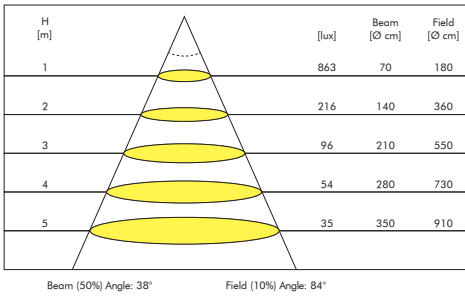

System includes: fixture, driver and quick connector

Quick connector (included)

Two light frame (not included)
Cutout Size 80*155mm

On Request	Article No.	Description	
	2.01.0720	Two light ceiling frame for LED spot Smooth 8.4W Aluminium	-
	2.01.0721	Two light ceiling frame for LED spot Smooth 8.4W White	-
	For two light Smooth 8.4W versatile, please order 2* single lights and 1* two light ceiling frame.		
			1-10v or DALI dimmable driver available on request

Smooth CRI90 8.4W 3000K

Article No.	Product Name	Color	LED Lumen	CCT	CRI	Cooling	LED Power	Reflector	Cutout Size
2.11.1666 / 2.11.1667 ¹	LED spot Smooth square 8.4W versatile	Aluminium	520lm	2700K	>90Ra	Passive	6W	38°	Ø 75mm
2.11.1669 / 2.11.1670 ¹	LED spot Smooth square 8.4W versatile	Sandy White	520lm	2700K	>90Ra	Passive	6W	38°	Ø 75mm
2.11.1672 / 2.11.1673 ¹	LED spot Smooth square 8.4W versatile	Aluminium	550lm	3000K	>90Ra	Passive	6W	38°	Ø 75mm
2.11.1675 / 2.11.1676 ¹	LED spot Smooth square 8.4W versatile	Sandy White	550lm	3000K	>90Ra	Passive	6W	38°	Ø 75mm