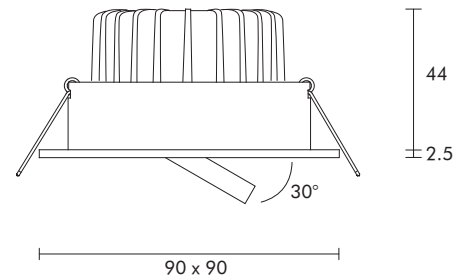

Smooth

LED Spot Light

Versatile Square

Cutout Size  Ø 75mm

8.4W
Power

Up to 550lm
Lumen

2700K
3000K
CCT

RoHS

System includes: fixture, driver and quick connector

Quick connector (included)

Two light frame (not included)
Cutout Size 80*155mm

On Request	Article No.	Description	
	2.01.0720	Two light ceiling frame for LED spot Smooth 8.4W Aluminium	-
	2.01.0721	Two light ceiling frame for LED spot Smooth 8.4W White	-
	For two light Smooth 8.4W versatile, please order 2* single lights and 1* two light ceiling frame.		
			1-10v or DALI dimmable driver available on request

Smooth CRI90 8.4W 3000K

Article No.	Product Name	Color	LED Lumen	CCT	CRI	Cooling	LED Power	Reflector	Cutout Size
2.11.1666 / 2.11.1667 ¹	LED spot Smooth square 8.4W versatile	Aluminium	520lm	2700K	>90Ra	Passive	6W	38°	Ø 75mm
2.11.1669 / 2.11.1670 ¹	LED spot Smooth square 8.4W versatile	Sandy White	520lm	2700K	>90Ra	Passive	6W	38°	Ø 75mm
2.11.1672 / 2.11.1673 ¹	LED spot Smooth square 8.4W versatile	Aluminium	550lm	3000K	>90Ra	Passive	6W	38°	Ø 75mm
2.11.1675 / 2.11.1676 ¹	LED spot Smooth square 8.4W versatile	Sandy White	550lm	3000K	>90Ra	Passive	6W	38°	Ø 75mm