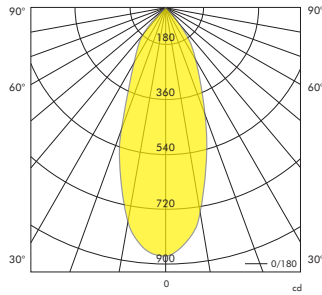

Smooth

LED Spot Light

Versatile Square

Cutout Size  Ø 75mm

8.4W
Power

Up to 550lm
Lumen

2700K
3000K
CCT

RoHS

System includes: fixture, driver and quick connector

Quick connector (included)

Two light frame (not included)
Cutout Size 80*155mm

On Request	Article No.	Description	
	2.01.0720	Two light ceiling frame for LED spot Smooth 8.4W Aluminium	-
	2.01.0721	Two light ceiling frame for LED spot Smooth 8.4W White	-
	For two light Smooth 8.4W versatile, please order 2* single lights and 1* two light ceiling frame.		
			1-10v or DALI dimmable driver available on request

Smooth CRI90 8.4W 3000K

Article No.	Product Name	Color	LED Lumen	CCT	CRI	Cooling	LED Power	Reflector	Cutout Size
2.11.1666 / 2.11.1667 ¹	LED spot Smooth square 8.4W versatile	Aluminium	520lm	2700K	>90Ra	Passive	6W	38°	Ø 75mm
2.11.1669 / 2.11.1670 ¹	LED spot Smooth square 8.4W versatile	Sandy White	520lm	2700K	>90Ra	Passive	6W	38°	Ø 75mm
2.11.1672 / 2.11.1673 ¹	LED spot Smooth square 8.4W versatile	Aluminium	550lm	3000K	>90Ra	Passive	6W	38°	Ø 75mm
2.11.1675 / 2.11.1676 ¹	LED spot Smooth square 8.4W versatile	Sandy White	550lm	3000K	>90Ra	Passive	6W	38°	Ø 75mm