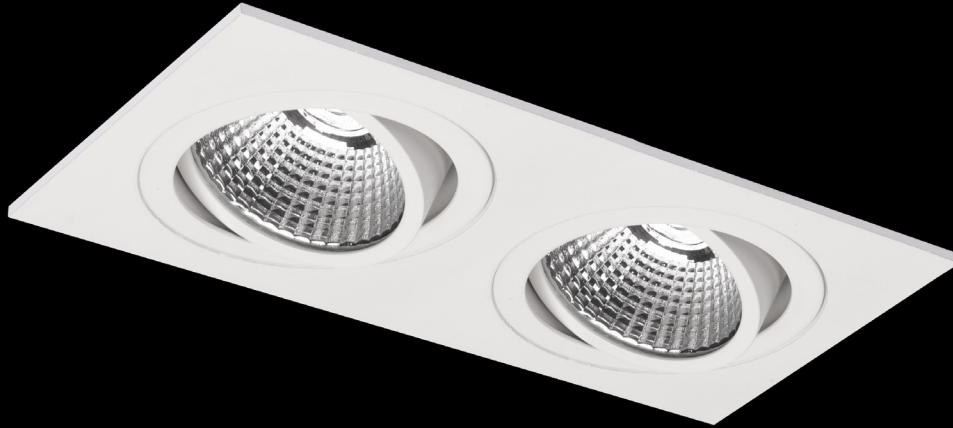

Smooth

LED Spot Light

Versatile Square

Cutout Size  Ø 75mm

8.4W
Power

Up to 550lm
Lumen

2700K
3000K
CCT

RoHS

System includes: fixture, driver and quick connector

Quick connector (included)

Two light frame (not included)
Cutout Size 80*155mm

On Request	Article No.	Description	
	2.01.0720	Two light ceiling frame for LED spot Smooth 8.4W Aluminium	-
	2.01.0721	Two light ceiling frame for LED spot Smooth 8.4W White	-
	For two light Smooth 8.4W versatile, please order 2* single lights and 1* two light ceiling frame.		
			1-10v or DALI dimmable driver available on request

Smooth CRI90 8.4W 3000K

Article No.	Product Name	Color	LED Lumen	CCT	CRI	Cooling	LED Power	Reflector	Cutout Size
2.11.1666 / 2.11.1667 ¹	LED spot Smooth square 8.4W versatile	Aluminium	520lm	2700K	>90Ra	Passive	6W	38°	Ø 75mm
2.11.1669 / 2.11.1670 ¹	LED spot Smooth square 8.4W versatile	Sandy White	520lm	2700K	>90Ra	Passive	6W	38°	Ø 75mm
2.11.1672 / 2.11.1673 ¹	LED spot Smooth square 8.4W versatile	Aluminium	550lm	3000K	>90Ra	Passive	6W	38°	Ø 75mm
2.11.1675 / 2.11.1676 ¹	LED spot Smooth square 8.4W versatile	Sandy White	550lm	3000K	>90Ra	Passive	6W	38°	Ø 75mm