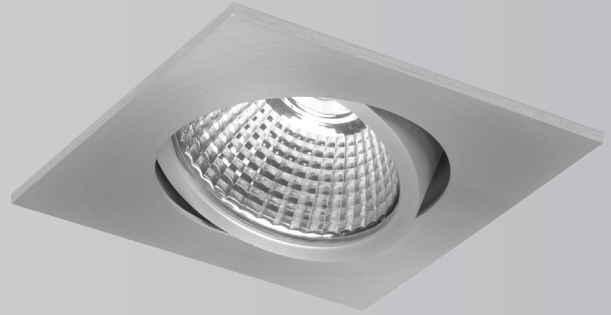

Smooth

LED Spot Light

Tiltable Square

Cutout Size  Ø 68mm

8.4W
Power

Up to 550lm
Lumen

2700K
3000K
CCT

RoHS

System includes: fixture, driver and quick connector

Quick connector (included)

On Request

Article No.	Description
-	1-10v or DALI dimmable driver available on request

Smooth CRI90 8.4W 3000K

Article No.	Product Name	Color	LED Lumen	CCT	CRI	Cooling	LED Power	Reflector	Cutout Size
2.11.1654 / 2.11.1655 ¹	LED spot Smooth square 8.4W tilttable	Aluminium	520lm	2700K	>90Ra	Passive	6W	38°	Ø 68mm
2.11.1657 / 2.11.1658 ¹	LED spot Smooth square 8.4W tilttable	Sandy White	520lm	2700K	>90Ra	Passive	6W	38°	Ø 68mm
2.11.1660 / 2.11.1661 ¹	LED spot Smooth square 8.4W tilttable	Aluminium	550lm	3000K	>90Ra	Passive	6W	38°	Ø 68mm
2.11.1663 / 2.11.1664 ¹	LED spot Smooth square 8.4W tilttable	Sandy White	550lm	3000K	>90Ra	Passive	6W	38°	Ø 68mm