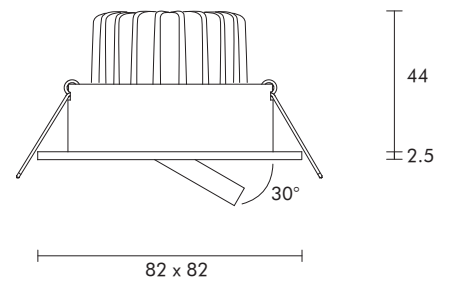

Smooth

LED Spot Light

Tiltable Square

Cutout Size  Ø 68mm

8.4W
Power

Up to 550lm
Lumen

2700K
3000K
CCT

RoHS

System includes: fixture, driver and quick connector

Quick connector (included)

On Request

Article No.	Description
-	1-10v or DALI dimmable driver available on request

Smooth CRI90 8.4W 3000K

Article No.	Product Name	Color	LED Lumen	CCT	CRI	Cooling	LED Power	Reflector	Cutout Size
2.11.1654 / 2.11.1655 ¹	LED spot Smooth square 8.4W tilttable	Aluminium	520lm	2700K	>90Ra	Passive	6W	38°	Ø 68mm
2.11.1657 / 2.11.1658 ¹	LED spot Smooth square 8.4W tilttable	Sandy White	520lm	2700K	>90Ra	Passive	6W	38°	Ø 68mm
2.11.1660 / 2.11.1661 ¹	LED spot Smooth square 8.4W tilttable	Aluminium	550lm	3000K	>90Ra	Passive	6W	38°	Ø 68mm
2.11.1663 / 2.11.1664 ¹	LED spot Smooth square 8.4W tilttable	Sandy White	550lm	3000K	>90Ra	Passive	6W	38°	Ø 68mm