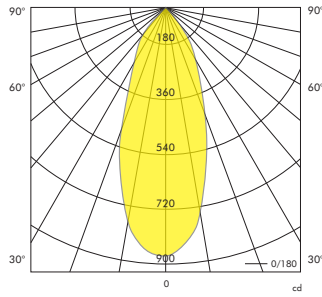

Smooth

LED Spot Light

Tiltable Square

Cutout Size  Ø 68mm

8.4W
Power

Up to 550lm
Lumen

2700K
3000K
CCT

RoHS

System includes: fixture, driver and quick connector

Quick connector (included)

On Request

Article No.	Description
-	1-10v or DALI dimmable driver available on request

Smooth CRI90 8.4W 3000K

Article No.	Product Name	Color	LED Lumen	CCT	CRI	Cooling	LED Power	Reflector	Cutout Size
2.11.1654 / 2.11.1655 ¹	LED spot Smooth square 8.4W tilttable	Aluminium	520lm	2700K	>90Ra	Passive	6W	38°	Ø 68mm
2.11.1657 / 2.11.1658 ¹	LED spot Smooth square 8.4W tilttable	Sandy White	520lm	2700K	>90Ra	Passive	6W	38°	Ø 68mm
2.11.1660 / 2.11.1661 ¹	LED spot Smooth square 8.4W tilttable	Aluminium	550lm	3000K	>90Ra	Passive	6W	38°	Ø 68mm
2.11.1663 / 2.11.1664 ¹	LED spot Smooth square 8.4W tilttable	Sandy White	550lm	3000K	>90Ra	Passive	6W	38°	Ø 68mm