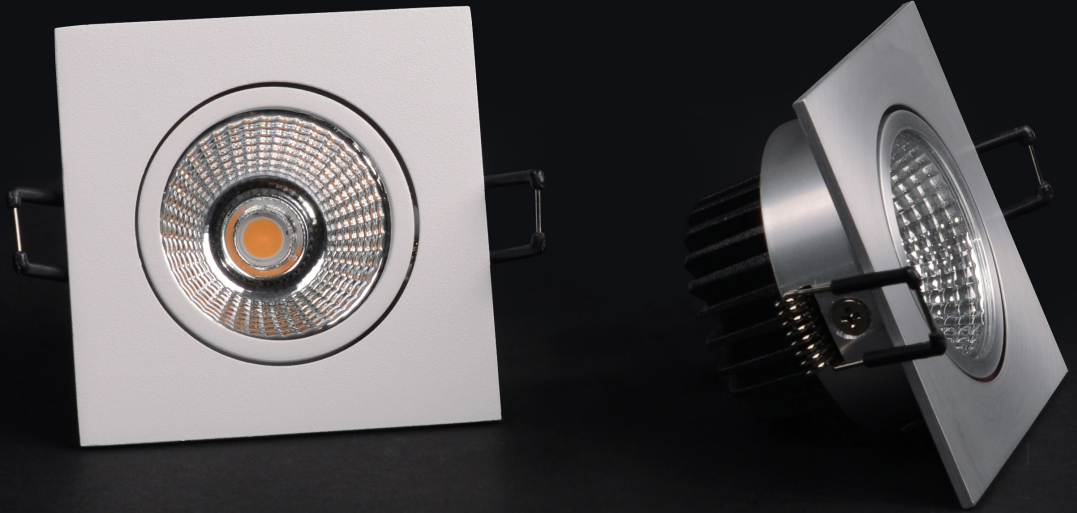

Smooth

LED Spot Light

Tiltable Square

Cutout Size  Ø 68mm

8.4W
Power

Up to 550lm
Lumen

2700K
3000K
CCT

RoHS

IP 20

Product Information

System Power	8.4W	
CRI	>90Ra	
CCT	2700K	3000K
LED Lumen	520lm	550lm
LED Efficacy	84lm/W	89lm/W
LOR	>85%	
Driver	350mA Non-Dimmable or Dimmable Driver (included)	
Reflector	 38° included	

System includes: fixture, driver and quick connector

Quick connector (included)

On Request

Article No.	Description
-	1-10v or DALI dimmable driver available on request

Smooth CRI90 8.4W 3000K

Article No.	Product Name	Color	LED Lumen	CCT	CRI	Cooling	LED Power	Reflector	Cutout Size
2.11.1654 / 2.11.1655 ¹	LED spot Smooth square 8.4W tilttable	Aluminium	520lm	2700K	>90Ra	Passive	6W	38°	Ø 68mm
2.11.1657 / 2.11.1658 ¹	LED spot Smooth square 8.4W tilttable	Sandy White	520lm	2700K	>90Ra	Passive	6W	38°	Ø 68mm
2.11.1660 / 2.11.1661 ¹	LED spot Smooth square 8.4W tilttable	Aluminium	550lm	3000K	>90Ra	Passive	6W	38°	Ø 68mm
2.11.1663 / 2.11.1664 ¹	LED spot Smooth square 8.4W tilttable	Sandy White	550lm	3000K	>90Ra	Passive	6W	38°	Ø 68mm