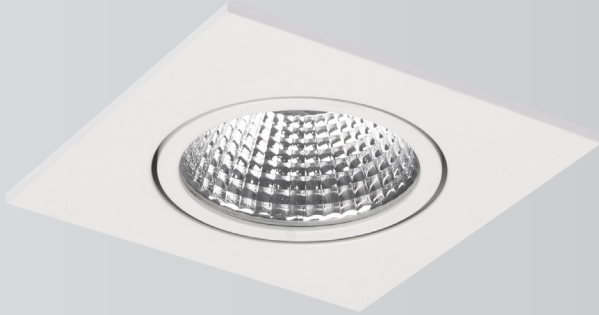

Smooth

LED Spot Light

Tiltable Square

Cutout Size  Ø 68mm

8.4W
Power

Up to 550lm
Lumen

2700K
3000K
CCT

RoHS

IP 20

Product Information

System Power	8.4W	
CRI	>90Ra	
CCT	2700K	3000K
LED Lumen	520lm	550lm
LED Efficacy	84lm/W	89lm/W
LOR	>85%	
Driver	350mA Non-Dimmable or Dimmable Driver (included)	
Reflector	 38° included	

System includes: fixture, driver and quick connector

Quick connector (included)

On Request

Article No.	Description
-	1-10v or DALI dimmable driver available on request

Smooth CRI90 8.4W 3000K

Article No.	Product Name	Color	LED Lumen	CCT	CRI	Cooling	LED Power	Reflector	Cutout Size
2.11.1654 / 2.11.1655 ¹	LED spot Smooth square 8.4W tilttable	Aluminium	520lm	2700K	>90Ra	Passive	6W	38°	Ø 68mm
2.11.1657 / 2.11.1658 ¹	LED spot Smooth square 8.4W tilttable	Sandy White	520lm	2700K	>90Ra	Passive	6W	38°	Ø 68mm
2.11.1660 / 2.11.1661 ¹	LED spot Smooth square 8.4W tilttable	Aluminium	550lm	3000K	>90Ra	Passive	6W	38°	Ø 68mm
2.11.1663 / 2.11.1664 ¹	LED spot Smooth square 8.4W tilttable	Sandy White	550lm	3000K	>90Ra	Passive	6W	38°	Ø 68mm