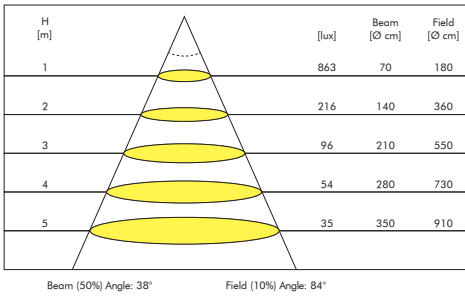

Smooth

LED Spot Light

Tiltable Square

Cutout Size  Ø 68mm

8.4W
Power

Up to 550lm
Lumen

2700K
3000K
CCT

RoHS

System includes: fixture, driver and quick connector

Quick connector (included)

On Request

Article No.	Description
-	1-10v or DALI dimmable driver available on request

Smooth CRI90 8.4W 3000K

Article No.	Product Name	Color	LED Lumen	CCT	CRI	Cooling	LED Power	Reflector	Cutout Size
2.11.1654 / 2.11.1655 ¹	LED spot Smooth square 8.4W tilttable	Aluminium	520lm	2700K	>90Ra	Passive	6W	38°	Ø 68mm
2.11.1657 / 2.11.1658 ¹	LED spot Smooth square 8.4W tilttable	Sandy White	520lm	2700K	>90Ra	Passive	6W	38°	Ø 68mm
2.11.1660 / 2.11.1661 ¹	LED spot Smooth square 8.4W tilttable	Aluminium	550lm	3000K	>90Ra	Passive	6W	38°	Ø 68mm
2.11.1663 / 2.11.1664 ¹	LED spot Smooth square 8.4W tilttable	Sandy White	550lm	3000K	>90Ra	Passive	6W	38°	Ø 68mm