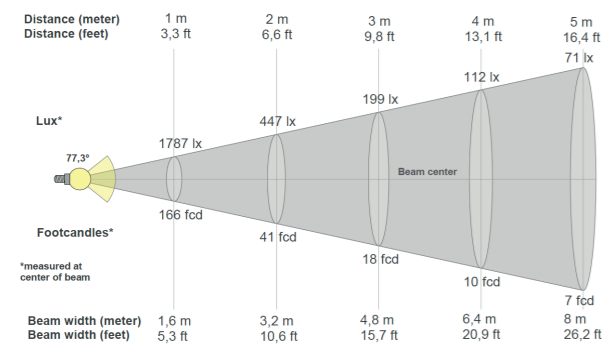

Suave V2

Recessed Panel
LED

Delight Online

UGR	UGR <19 @ max. 1050mA					
Size	595*595mm					
System Power	33W @ 850mA		38W @ 950mA		45W @ 1150mA	
CRI	>80Ra					
CCT	3000K	4000K	3000K	4000K	3000K	4000K
System Lumen	3505lm	3852lm	3919lm	4307lm	4554lm	5004lm
System Efficacy	106lm/W	117lm/W	100lm/W	113lm/W	101lm/W	111lm/W
LOR	Up to 80%					
Driver	Not included, available options in driver list					
Cover	PMMA Opal Diffuser					
L+B values (50.000 hr)	L80B10 (50.000h)					

PANELS									
Article No.	Product Name	Color	CCT	CRI	System Lumen	System Power	Cover	Size	
2.11.3967	Suave recessed LED panel	White	3000K	>80Ra	Up to 4554lm	Up to 45W	Frosted Opal	595*595mm	
2.11.3968	Suave recessed LED panel	White	4000K	>80Ra	Up to 5004lm	Up to 45W	Frosted Opal	595*595mm	