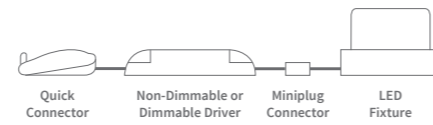

Suave V2

Recessed Panel
LED

Delight Online

UGR	UGR <19 @ max. 1050mA					
Size	595*595mm					
System Power	33W @ 850mA		38W @ 950mA		45W @ 1150mA	
CRI	>80Ra					
CCT	3000K	4000K	3000K	4000K	3000K	4000K
System Lumen	3505lm	3852lm	3919lm	4307lm	4554lm	5004lm
System Efficacy	106lm/W	117lm/W	100lm/W	113lm/W	101lm/W	111lm/W
LOR	Up to 80%					
Driver	Not included, available options in driver list					
Cover	PMMA Opal Diffuser					
L+B values (50.000 hr)	L80B10 (50.000h)					

PANELS									
Article No.	Product Name	Color	CCT	CRI	System Lumen	System Power	Cover	Size	
2.11.3967	Suave recessed LED panel	White	3000K	>80Ra	Up to 4554lm	Up to 45W	Frosted Opal	595*595mm	
2.11.3968	Suave recessed LED panel	White	4000K	>80Ra	Up to 5004lm	Up to 45W	Frosted Opal	595*595mm	