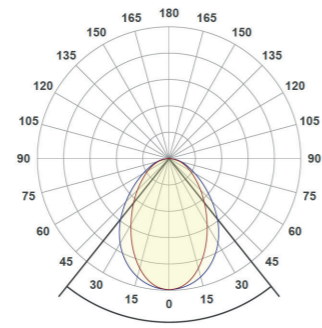

Suave V2

Recessed Panel
LED

Delight Online

UGR	UGR <19 @ max. 1050mA					
Size	595*595mm					
System Power	33W @ 850mA		38W @ 950mA		45W @ 1150mA	
CRI	>80Ra					
CCT	3000K	4000K	3000K	4000K	3000K	4000K
System Lumen	3505lm	3852lm	3919lm	4307lm	4554lm	5004lm
System Efficacy	106lm/W	117lm/W	100lm/W	113lm/W	101lm/W	111lm/W
LOR	Up to 80%					
Driver	Not included, available options in driver list					
Cover	PMMA Opal Diffuser					
L+B values (50.000 hr)	L80B10 (50.000h)					

PANELS									
Article No.	Product Name	Color	CCT	CRI	System Lumen	System Power	Cover	Size	
2.11.3967	Suave recessed LED panel	White	3000K	>80Ra	Up to 4554lm	Up to 45W	Frosted Opal	595*595mm	
2.11.3968	Suave recessed LED panel	White	4000K	>80Ra	Up to 5004lm	Up to 45W	Frosted Opal	595*595mm	