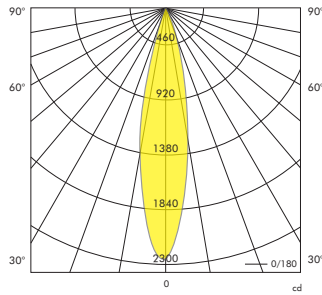

Teto Glossy 2700K

Article No.	Product Name	Color	LED Lumen	CCT	CRI	Cooling	LED Power	Reflector	Cutout Size
2.11.1921 / 2.11.1922¹	LED spot Teto deep glossy round tilttable	Grey	650lm	2700K	>90Ra	Passive	9W	20°	Ø 75mm
2.11.1923 / 2.11.1924¹	LED spot Teto deep glossy round tilttable	Grey	700lm	3000K	>90Ra	Passive	9W	20°	Ø 75mm
2.11.1925 / 2.11.1926¹	LED spot Teto deep glossy round tilttable	Grey	800lm	4000K	>90Ra	Passive	9W	20°	Ø 75mm
2.11.1927 / 2.11.1928¹	LED spot Teto deep glossy round tilttable	White	650lm	2700K	>90Ra	Passive	9W	20°	Ø 75mm
2.11.1929 / 2.11.1930¹	LED spot Teto deep glossy round tilttable	White	700lm	3000K	>90Ra	Passive	9W	20°	Ø 75mm
2.11.1931 / 2.11.1932¹	LED spot Teto deep glossy round tilttable	White	800lm	4000K	>90Ra	Passive	9W	20°	Ø 75mm
2.11.1933 / 2.11.1934¹	LED spot Teto deep glossy round tilttable	Black	650lm	2700K	>90Ra	Passive	9W	20°	Ø 75mm
2.11.1935 / 2.11.1936¹	LED spot Teto deep glossy round tilttable	Black	700lm	3000K	>90Ra	Passive	9W	20°	Ø 75mm
2.11.1937 / 2.11.1938¹	LED spot Teto deep glossy round tilttable	Black	800lm	4000K	>90Ra	Passive	9W	20°	Ø 75mm

¹ Article number with ¹ indicates dimmable driver is included.

Product List