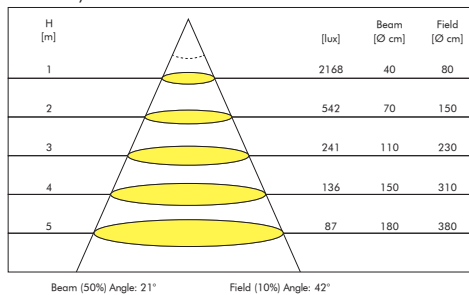

Teto Glossy 2700K

Article No.	Product Name	Color	LED Lumen	CCT	CRI	Cooling	LED Power	Reflector	Cutout Size
2.11.1921 / 2.11.1922¹	LED spot Teto deep glossy round tilttable	Grey	650lm	2700K	>90Ra	Passive	9W	20°	Ø 75mm
2.11.1923 / 2.11.1924¹	LED spot Teto deep glossy round tilttable	Grey	700lm	3000K	>90Ra	Passive	9W	20°	Ø 75mm
2.11.1925 / 2.11.1926¹	LED spot Teto deep glossy round tilttable	Grey	800lm	4000K	>90Ra	Passive	9W	20°	Ø 75mm
2.11.1927 / 2.11.1928¹	LED spot Teto deep glossy round tilttable	White	650lm	2700K	>90Ra	Passive	9W	20°	Ø 75mm
2.11.1929 / 2.11.1930¹	LED spot Teto deep glossy round tilttable	White	700lm	3000K	>90Ra	Passive	9W	20°	Ø 75mm
2.11.1931 / 2.11.1932¹	LED spot Teto deep glossy round tilttable	White	800lm	4000K	>90Ra	Passive	9W	20°	Ø 75mm
2.11.1933 / 2.11.1934¹	LED spot Teto deep glossy round tilttable	Black	650lm	2700K	>90Ra	Passive	9W	20°	Ø 75mm
2.11.1935 / 2.11.1936¹	LED spot Teto deep glossy round tilttable	Black	700lm	3000K	>90Ra	Passive	9W	20°	Ø 75mm
2.11.1937 / 2.11.1938¹	LED spot Teto deep glossy round tilttable	Black	800lm	4000K	>90Ra	Passive	9W	20°	Ø 75mm

¹ Article number with ¹ indicates dimmable driver is included.

Product List