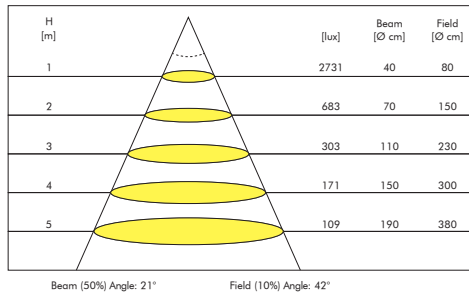

Teto Dark 2700K

Article No.	Product Name	Color	LED Lumen	CCT	CRI	Cooling	LED Power	Reflector	Cutout Size
2.11.1903 / 2.11.1904 ¹	LED spot Teto deep dark round tilttable	Grey	650lm	2700K	>90Ra	Passive	9W	20°	Ø 75mm
2.11.1905 / 2.11.1906 ¹	LED spot Teto deep dark round tilttable	Grey	700lm	3000K	>90Ra	Passive	9W	20°	Ø 75mm
2.11.1907 / 2.11.1908 ¹	LED spot Teto deep dark round tilttable	Grey	800lm	4000K	>90Ra	Passive	9W	20°	Ø 75mm
2.11.1909 / 2.11.1910 ¹	LED spot Teto deep dark round tilttable	White	650lm	2700K	>90Ra	Passive	9W	20°	Ø 75mm
2.11.1911 / 2.11.1912 ¹	LED spot Teto deep dark round tilttable	White	700lm	3000K	>90Ra	Passive	9W	20°	Ø 75mm
2.11.1913 / 2.11.1914 ¹	LED spot Teto deep dark round tilttable	White	800lm	4000K	>90Ra	Passive	9W	20°	Ø 75mm
2.11.1915 / 2.11.1916 ¹	LED spot Teto deep dark round tilttable	Black	650lm	2700K	>90Ra	Passive	9W	20°	Ø 75mm
2.11.1917 / 2.11.1918 ¹	LED spot Teto deep dark round tilttable	Black	700lm	3000K	>90Ra	Passive	9W	20°	Ø 75mm
2.11.1919 / 2.11.1920 ¹	LED spot Teto deep dark round tilttable	Black	800lm	4000K	>90Ra	Passive	9W	20°	Ø 75mm