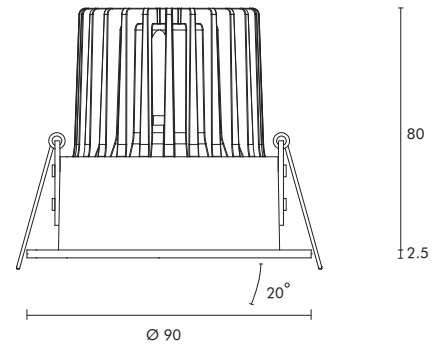

Teto Glossy 2700K

Article No.	Product Name	Color	LED Lumen	CCT	CRI	Cooling	LED Power	Reflector	Cutout Size
2.11.1921 / 2.11.1922¹	LED spot Teto deep glossy round tilttable	Grey	650lm	2700K	>90Ra	Passive	9W	20°	Ø 75mm
2.11.1923 / 2.11.1924¹	LED spot Teto deep glossy round tilttable	Grey	700lm	3000K	>90Ra	Passive	9W	20°	Ø 75mm
2.11.1925 / 2.11.1926¹	LED spot Teto deep glossy round tilttable	Grey	800lm	4000K	>90Ra	Passive	9W	20°	Ø 75mm
2.11.1927 / 2.11.1928¹	LED spot Teto deep glossy round tilttable	White	650lm	2700K	>90Ra	Passive	9W	20°	Ø 75mm
2.11.1929 / 2.11.1930¹	LED spot Teto deep glossy round tilttable	White	700lm	3000K	>90Ra	Passive	9W	20°	Ø 75mm
2.11.1931 / 2.11.1932¹	LED spot Teto deep glossy round tilttable	White	800lm	4000K	>90Ra	Passive	9W	20°	Ø 75mm
2.11.1933 / 2.11.1934¹	LED spot Teto deep glossy round tilttable	Black	650lm	2700K	>90Ra	Passive	9W	20°	Ø 75mm
2.11.1935 / 2.11.1936¹	LED spot Teto deep glossy round tilttable	Black	700lm	3000K	>90Ra	Passive	9W	20°	Ø 75mm
2.11.1937 / 2.11.1938¹	LED spot Teto deep glossy round tilttable	Black	800lm	4000K	>90Ra	Passive	9W	20°	Ø 75mm

¹ Article number with ¹ indicates dimmable driver is included.

Product List