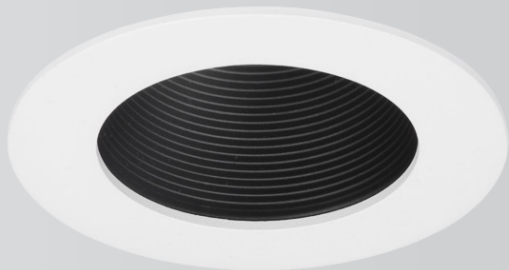

Teto

LED Spot Light

Deep Dark & Glossy Round Tiltable

8.4W, 350mA

AVAILABLE ON REQUEST

Product Information

System Power	12W		
CRI	>90Ra		
CCT	2700K	3000K	4000K
LED Lumen	650lm	700lm	800lm
LED Efficacy	72lm/W	78lm/W	89lm/W
LOR	Up to 71%		
Driver	500mA Non-Dimmable or Dimmable Driver (included)		
Reflector	 20° Low-glare included		

System includes: fixture, driver and quick connector

Quick connector (included)

On Request

Article No.	Description
-	1-10v or DALI dimmable driver available on request
-	8.4W, 350mA version available on request

Teto Dark 2700K

Article No.	Product Name	Color	LED Lumen	CCT	CRI	Cooling	LED Power	Reflector	Cutout Size
2.11.1903 / 2.11.1904 ¹	LED spot Teto deep dark round tilttable	Grey	650lm	2700K	>90Ra	Passive	9W	20°	Ø 75mm
2.11.1905 / 2.11.1906 ¹	LED spot Teto deep dark round tilttable	Grey	700lm	3000K	>90Ra	Passive	9W	20°	Ø 75mm
2.11.1907 / 2.11.1908 ¹	LED spot Teto deep dark round tilttable	Grey	800lm	4000K	>90Ra	Passive	9W	20°	Ø 75mm
2.11.1909 / 2.11.1910 ¹	LED spot Teto deep dark round tilttable	White	650lm	2700K	>90Ra	Passive	9W	20°	Ø 75mm
2.11.1911 / 2.11.1912 ¹	LED spot Teto deep dark round tilttable	White	700lm	3000K	>90Ra	Passive	9W	20°	Ø 75mm
2.11.1913 / 2.11.1914 ¹	LED spot Teto deep dark round tilttable	White	800lm	4000K	>90Ra	Passive	9W	20°	Ø 75mm
2.11.1915 / 2.11.1916 ¹	LED spot Teto deep dark round tilttable	Black	650lm	2700K	>90Ra	Passive	9W	20°	Ø 75mm
2.11.1917 / 2.11.1918 ¹	LED spot Teto deep dark round tilttable	Black	700lm	3000K	>90Ra	Passive	9W	20°	Ø 75mm
2.11.1919 / 2.11.1920 ¹	LED spot Teto deep dark round tilttable	Black	800lm	4000K	>90Ra	Passive	9W	20°	Ø 75mm