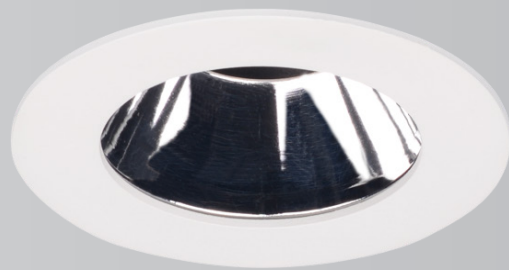

Teto

LED Spot Light

Deep Dark & Glossy Round Tiltable

8.4W, 350mA

AVAILABLE ON REQUEST

Product Information

System Power	12W		
CRI	>90Ra		
CCT	2700K	3000K	4000K
LED Lumen	650lm	700lm	800lm
LED Efficacy	72lm/W	78lm/W	89lm/W
LOR	Up to 71%		
Driver	500mA Non-Dimmable or Dimmable Driver (included)		
Reflector	 20° Low-glare included		

Teto Dark 2700K

Article No.	Product Name	Color	LED Lumen	CCT	CRI	Cooling	LED Power	Reflector	Cutout Size
2.11.1903 / 2.11.1904 ¹	LED spot Teto deep dark round tilttable	Grey	650lm	2700K	>90Ra	Passive	9W	20°	Ø 75mm
2.11.1905 / 2.11.1906 ¹	LED spot Teto deep dark round tilttable	Grey	700lm	3000K	>90Ra	Passive	9W	20°	Ø 75mm
2.11.1907 / 2.11.1908 ¹	LED spot Teto deep dark round tilttable	Grey	800lm	4000K	>90Ra	Passive	9W	20°	Ø 75mm
2.11.1909 / 2.11.1910 ¹	LED spot Teto deep dark round tilttable	White	650lm	2700K	>90Ra	Passive	9W	20°	Ø 75mm
2.11.1911 / 2.11.1912 ¹	LED spot Teto deep dark round tilttable	White	700lm	3000K	>90Ra	Passive	9W	20°	Ø 75mm
2.11.1913 / 2.11.1914 ¹	LED spot Teto deep dark round tilttable	White	800lm	4000K	>90Ra	Passive	9W	20°	Ø 75mm
2.11.1915 / 2.11.1916 ¹	LED spot Teto deep dark round tilttable	Black	650lm	2700K	>90Ra	Passive	9W	20°	Ø 75mm
2.11.1917 / 2.11.1918 ¹	LED spot Teto deep dark round tilttable	Black	700lm	3000K	>90Ra	Passive	9W	20°	Ø 75mm
2.11.1919 / 2.11.1920 ¹	LED spot Teto deep dark round tilttable	Black	800lm	4000K	>90Ra	Passive	9W	20°	Ø 75mm