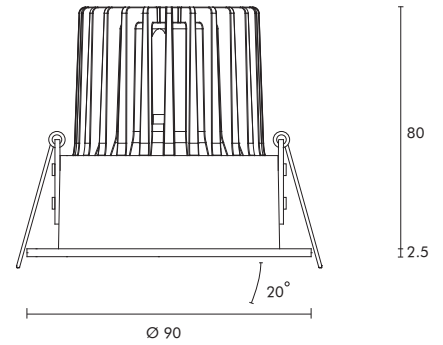

Teto

LED Spot Light

Deep Dark & Glossy Round Tiltable

8.4W, 350mA

AVAILABLE ON REQUEST

Product Information

System Power	12W		
CRI	>90Ra		
CCT	2700K	3000K	4000K
LED Lumen	650lm	700lm	800lm
LED Efficacy	72lm/W	78lm/W	89lm/W
LOR	Up to 71%		
Driver	500mA Non-Dimmable or Dimmable Driver (included)		
Reflector	 20° Low-glare included		

Teto Dark 2700K

Article No.	Product Name	Color	LED Lumen	CCT	CRI	Cooling	LED Power	Reflector	Cutout Size
2.11.1903 / 2.11.1904 ¹	LED spot Teto deep dark round tilttable	Grey	650lm	2700K	>90Ra	Passive	9W	20°	Ø 75mm
2.11.1905 / 2.11.1906 ¹	LED spot Teto deep dark round tilttable	Grey	700lm	3000K	>90Ra	Passive	9W	20°	Ø 75mm
2.11.1907 / 2.11.1908 ¹	LED spot Teto deep dark round tilttable	Grey	800lm	4000K	>90Ra	Passive	9W	20°	Ø 75mm
2.11.1909 / 2.11.1910 ¹	LED spot Teto deep dark round tilttable	White	650lm	2700K	>90Ra	Passive	9W	20°	Ø 75mm
2.11.1911 / 2.11.1912 ¹	LED spot Teto deep dark round tilttable	White	700lm	3000K	>90Ra	Passive	9W	20°	Ø 75mm
2.11.1913 / 2.11.1914 ¹	LED spot Teto deep dark round tilttable	White	800lm	4000K	>90Ra	Passive	9W	20°	Ø 75mm
2.11.1915 / 2.11.1916 ¹	LED spot Teto deep dark round tilttable	Black	650lm	2700K	>90Ra	Passive	9W	20°	Ø 75mm
2.11.1917 / 2.11.1918 ¹	LED spot Teto deep dark round tilttable	Black	700lm	3000K	>90Ra	Passive	9W	20°	Ø 75mm
2.11.1919 / 2.11.1920 ¹	LED spot Teto deep dark round tilttable	Black	800lm	4000K	>90Ra	Passive	9W	20°	Ø 75mm