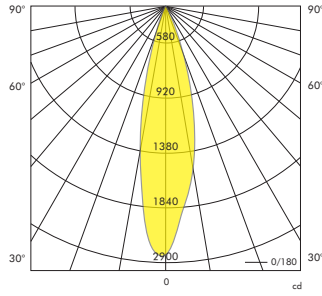

Teto

LED Spot Light

Deep Dark & Glossy Round Tiltable

8.4W, 350mA

AVAILABLE ON REQUEST

Product Information

System Power	12W		
CRI	>90Ra		
CCT	2700K	3000K	4000K
LED Lumen	650lm	700lm	800lm
LED Efficacy	72lm/W	78lm/W	89lm/W
LOR	Up to 71%		
Driver	500mA Non-Dimmable or Dimmable Driver (included)		
Reflector	 20° Low-glare included		

Teto Dark 2700K

Article No.	Product Name	Color	LED Lumen	CCT	CRI	Cooling	LED Power	Reflector	Cutout Size
2.11.1903 / 2.11.1904 ¹	LED spot Teto deep dark round tilttable	Grey	650lm	2700K	>90Ra	Passive	9W	20°	Ø 75mm
2.11.1905 / 2.11.1906 ¹	LED spot Teto deep dark round tilttable	Grey	700lm	3000K	>90Ra	Passive	9W	20°	Ø 75mm
2.11.1907 / 2.11.1908 ¹	LED spot Teto deep dark round tilttable	Grey	800lm	4000K	>90Ra	Passive	9W	20°	Ø 75mm
2.11.1909 / 2.11.1910 ¹	LED spot Teto deep dark round tilttable	White	650lm	2700K	>90Ra	Passive	9W	20°	Ø 75mm
2.11.1911 / 2.11.1912 ¹	LED spot Teto deep dark round tilttable	White	700lm	3000K	>90Ra	Passive	9W	20°	Ø 75mm
2.11.1913 / 2.11.1914 ¹	LED spot Teto deep dark round tilttable	White	800lm	4000K	>90Ra	Passive	9W	20°	Ø 75mm
2.11.1915 / 2.11.1916 ¹	LED spot Teto deep dark round tilttable	Black	650lm	2700K	>90Ra	Passive	9W	20°	Ø 75mm
2.11.1917 / 2.11.1918 ¹	LED spot Teto deep dark round tilttable	Black	700lm	3000K	>90Ra	Passive	9W	20°	Ø 75mm
2.11.1919 / 2.11.1920 ¹	LED spot Teto deep dark round tilttable	Black	800lm	4000K	>90Ra	Passive	9W	20°	Ø 75mm