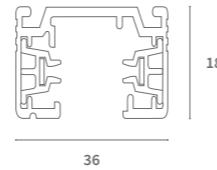

Track System 1-Phase

1-Phase
Square

Voltage	230V
Current	16A

PRODUCT LIST							
Article No.	Product Name	Color		Voltage	Current	Length	Included
1.02.001	1-Phase Track Square	Aluminium	●	230V / 250V	16A	1 Meter	Live-end (left) + Endcap
1.02.005	1-Phase Track Square	White	○	230V / 250V	16A	1 Meter	Live-end (left) + Endcap
1.02.013	1-Phase Track Square	Black	●	230V / 250V	16A	1 Meter	Live-end (left) + Endcap
1.02.002	1-Phase Track Square	Aluminium	●	230V / 250V	16A	2 Meter	Live-end (left) + Endcap
1.02.006	1-Phase Track Square	White	○	230V / 250V	16A	2 Meter	Live-end (left) + Endcap
1.02.014	1-Phase Track Square	Black	●	230V / 250V	16A	2 Meter	Live-end (left) + Endcap
1.02.003	1-Phase Track Square	Aluminium	●	230V / 250V	16A	3 Meter	Live-end (left) + Endcap
1.02.007	1-Phase Track Square	White	○	230V / 250V	16A	3 Meter	Live-end (left) + Endcap
1.02.015	1-Phase Track Square	Black	●	230V / 250V	16A	3 Meter	Live-end (left) + Endcap