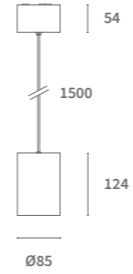

PRODUCT LIST

Article No.	Product Name	Housing Color	Ring Color	LED Lumen	CCT	CRI	LED Power	Reflector
2.06.0353	Vide Pendant	Grey	Grey	1300lm	2700K	>95Ra	20W	40°
2.06.0398	Vide Pendant	White	White	1300lm	2700K	>95Ra	20W	40°
2.06.0443	Vide Pendant	Black	Black	1300lm	2700K	>95Ra	20W	40°
2.06.0356	Vide Pendant	Grey	Grey	1350lm	3000K	>95Ra	20W	40°
2.06.0401	Vide Pendant	White	White	1350lm	3000K	>95Ra	20W	40°
2.06.0359	Vide Pendant	Grey	Grey	1400lm	4000K	>90Ra	20W	40°
2.06.0404	Vide Pendant	White	White	1400lm	4000K	>90Ra	20W	40°
2.06.0449	Vide Pendant	Black	Black	1400lm	4000K	>90Ra	20W	40°

Also available: other color combinations
This is a small selection from our portfolio. Please contact us for a suitable solution for your lighting project.