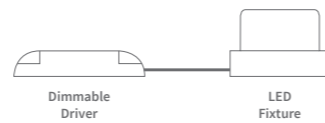

LED Power	20W		
CRI	>95Ra	>90Ra	
CCT	2700K	3000K	4000K
LED Lumen	1300lm	1350lm	1400lm
LED Efficacy	65lm/W	67lm/W	70lm/W
LOR	>85%		
Driver	500mA Dimmable Driver (included)