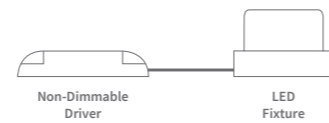

# Wally Maxi

Wallwasher  
Adjustable

Also available

- HIGH CRI >90Ra
- FASHION modules
- FOOD modules
- CUSTOM specs

LED Power	42W	
CRI	>90Ra	
CCT	2700K	3000K
LED Lumen	5100lm	5300lm
LED Efficacy	121lm/W	126lm/W
Driver	Non-Dimmable Driver (included)	

### Wally Maxi 42W 3000K

H [m]	[lux]	V-Beam [Ø cm]	H-Beam [Ø cm]
1	2532	150	210
2	633	300	420
3	281	450	630
4	158	600	840
5	101	750	1050

Beam (50% Vertical: 74°  
Beam (50% Horizontal: 93°  
Field (10% Vertical: 94°  
Field (10% Horizontal: 117°