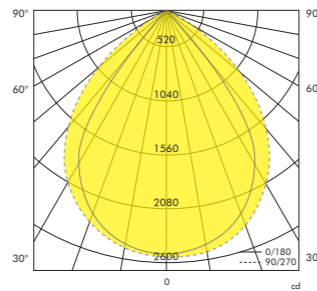

PRODUCT LIST								
Article No.	Product Name	Color	LED Lumen	CCT	CRI	LED Power	Reflector	Cutout size
2.11.2953	Wally Maxi	Grey	5100lm	2700K	>90Ra	42W	70° x 75°	225 x 135mm
2.11.3601	Wally Maxi	White	5100lm	2700K	>90Ra	42W	70° x 75°	225 x 135mm
2.11.4185	Wally Maxi	Black	5100lm	2700K	>90Ra	42W	70° x 75°	225 x 135mm
2.11.4186	Wally Maxi	Grey	5300lm	3000K	>90Ra	42W	70° x 75°	225 x 135mm
2.11.3414	Wally Maxi	White	5300lm	3000K	>90Ra	42W	70° x 75°	225 x 135mm
2.11.4187	Wally Maxi	Black	5300lm	3000K	>90Ra	42W	70° x 75°	225 x 135mm

# Wally Maxi

Wallwasher  
Adjustable

Also available

- HIGH CRI >90Ra
- FASHION modules
- FOOD modules
- CUSTOM specs

LED Power	42W	
CRI	>90Ra	
CCT	2700K	3000K
LED Lumen	5100lm	5300lm
LED Efficacy	121lm/W	126lm/W
Driver	Non-Dimmable Driver (included)	

### Wally Maxi 42W 3000K

H [m]	[lux]	V-Beam [Ø cm]	H-Beam [Ø cm]
1	2532	150	210
2	633	300	420
3	281	450	630
4	158	600	840
5	101	750	1050

Beam (50% Vertical: 74°  
Beam (50% Horizontal: 93°  
Field (10% Vertical: 94°  
Field (10% Horizontal: 117°