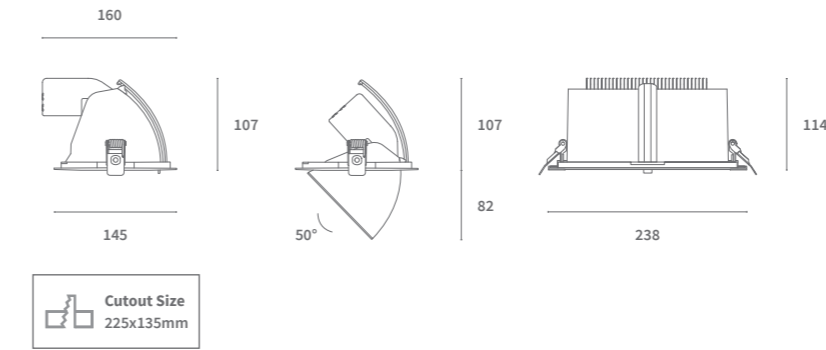

PRODUCT LIST								
Article No.	Product Name	Color	LED Lumen	CCT	CRI	LED Power	Reflector	Cutout size
2.11.2953	Wally Maxi	Grey	5100lm	2700K	>90Ra	42W	70° x 75°	225 x 135mm
2.11.3601	Wally Maxi	White	5100lm	2700K	>90Ra	42W	70° x 75°	225 x 135mm
2.11.4185	Wally Maxi	Black	5100lm	2700K	>90Ra	42W	70° x 75°	225 x 135mm
2.11.4186	Wally Maxi	Grey	5300lm	3000K	>90Ra	42W	70° x 75°	225 x 135mm
2.11.3414	Wally Maxi	White	5300lm	3000K	>90Ra	42W	70° x 75°	225 x 135mm
2.11.4187	Wally Maxi	Black	5300lm	3000K	>90Ra	42W	70° x 75°	225 x 135mm

# Wally Maxi

Wallwasher  
Adjustable

Also available

- HIGH CRI >90Ra
- FASHION modules
- FOOD modules
- CUSTOM specs

LED Power	42W	
CRI	>90Ra	
CCT	2700K	3000K
LED Lumen	5100lm	5300lm
LED Efficacy	121lm/W	126lm/W
Driver	Non-Dimmable Driver (included)	

### Wally Maxi 42W 3000K

H [m]	[lux]	V-Beam [Ø cm]	H-Beam [Ø cm]
1	2532	150	210
2	633	300	420
3	281	450	630
4	158	600	840
5	101	750	1050

Beam (50% Vertical: 74°  
Beam (50% Horizontal: 93°  
Field (10% Vertical: 94°  
Field (10% Horizontal: 117°